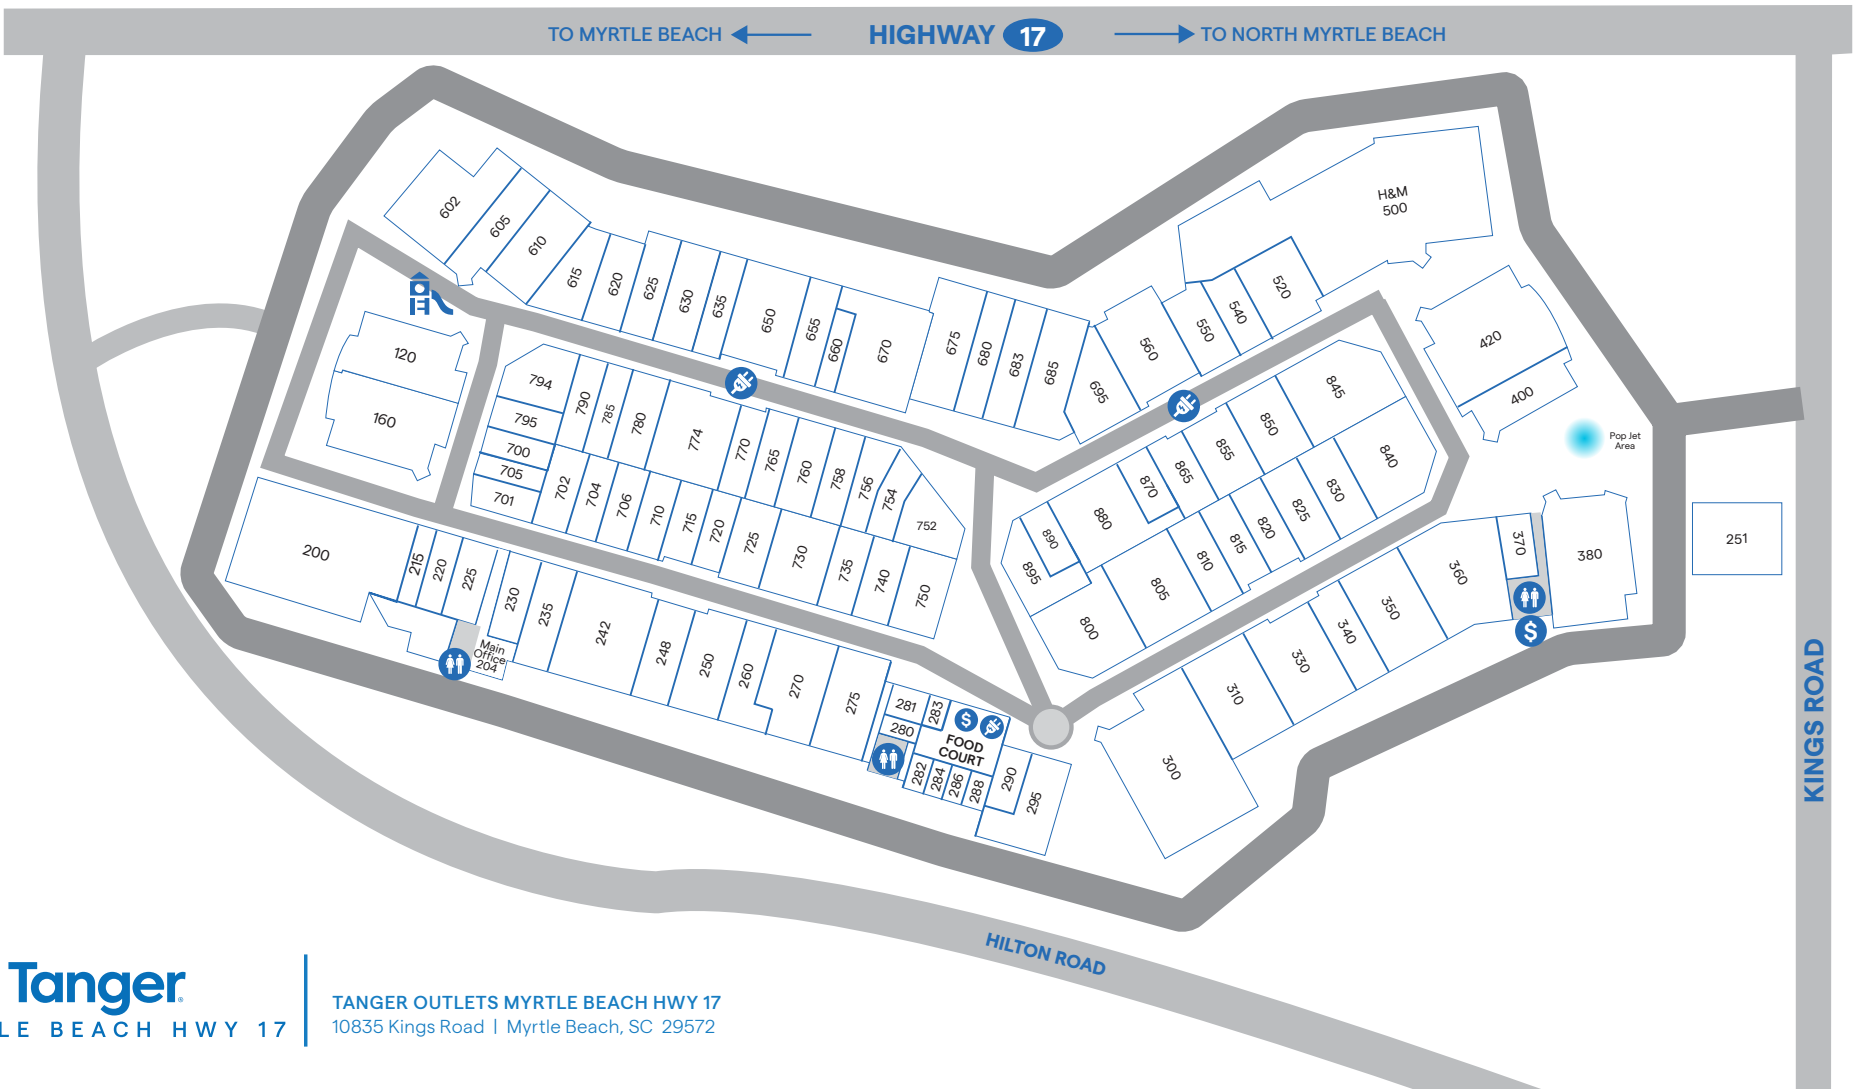

CENTER MAP

Restrooms

ATM

Charging Station

TO MYRTLE BEACH ←

HIGHWAY 17

→ TO NORTH MYRTLE BEACH

ACCESSORIES & JEWELRY

CHILDREN'S APPAREL

845	Adidas	(843) 913-4145
730	Carter's Oshkosh	(843) 358-9922
350	Columbia Factory Store	(843) 213-3084
520	Disney Outlet	(843) 449-0129
160	Gap Factory	(843) 497-0273
500	H&M	(855) 466-7467
805	Hanes	(843) 449-6638
675	J.Crew Crewcuts Factory	(843) 213-0240
840	Nautica Factory Store	(843) 449-6655
300	Old Navy Outlet	(843) 449-1432
420	Polo Ralph Lauren	(843) 449-7074
774	Quiet Storm Surf Shop	(843) 449-4577
830	Vineyard Vines	(843) 213-0624